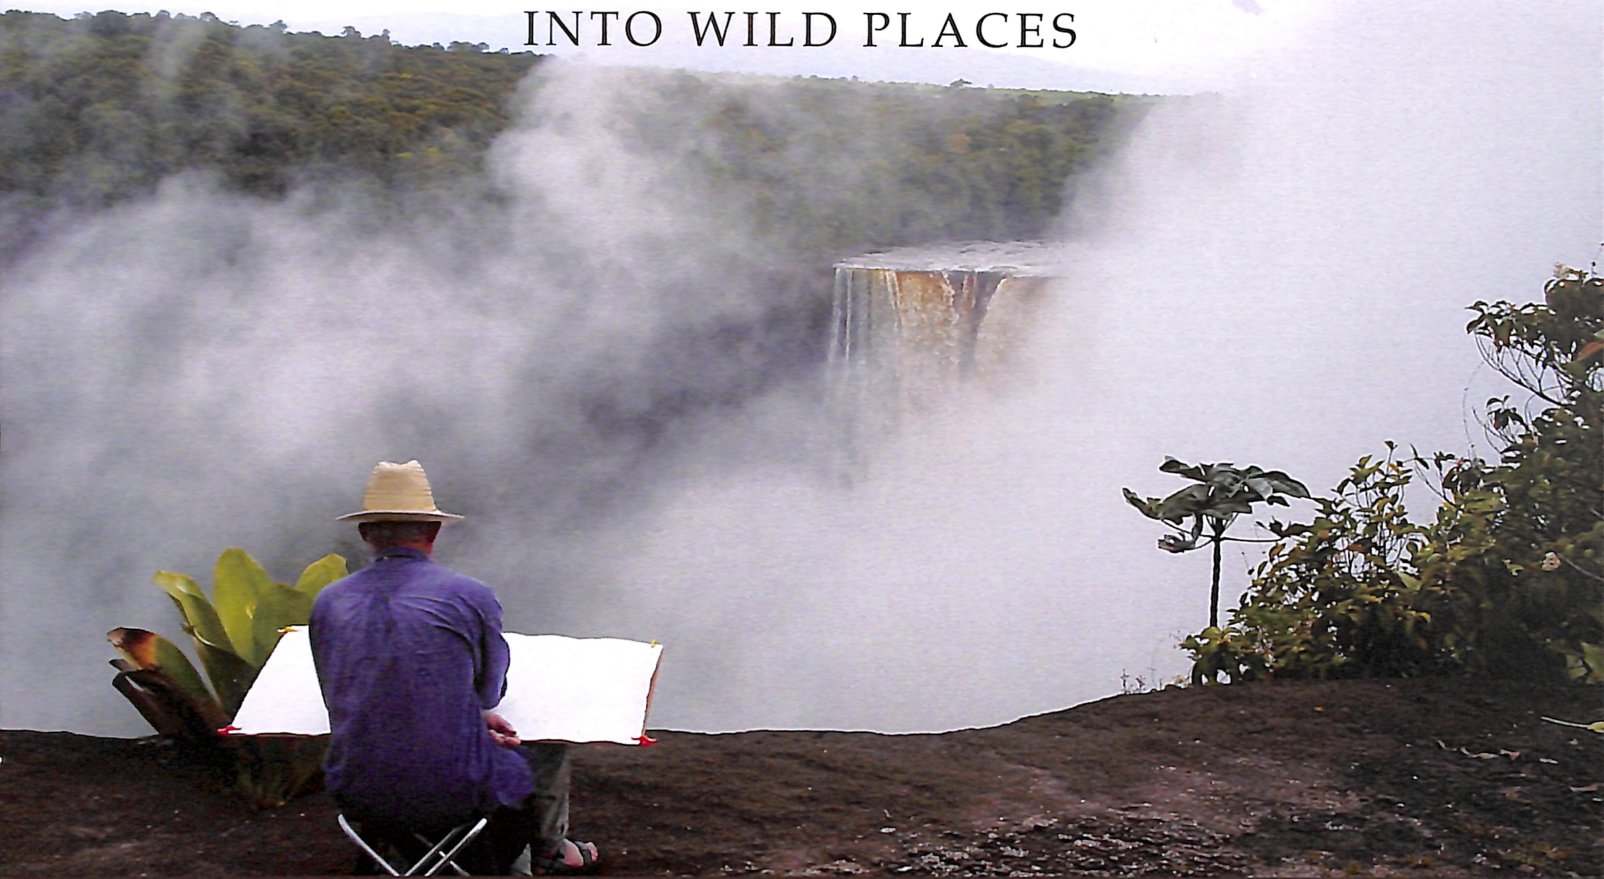

Tony Foster

FRAGILE PLANET

WATERCOLOUR JOURNEYS
INTO WILD PLACES

A major exhibition of watercolours by renowned artist Tony Foster, that illustrate the precariousness of wilderness and endangered environments around the world. We are grateful for support from the Foster Art and Wilderness Foundation.

Exhibition Open
15 Feb - 14 Apr

The Robert Cripps Gallery
Magdalene College, Cambridge
www.magd.cam.ac.uk/fragile-planet

Royal
Cornwall
Museum

The Foster®
WATERCOLOR EXHIBITIONS
OF WILDERNESS JOURNEYS

MAGDALENE COLLEGE CAMBRIDGE